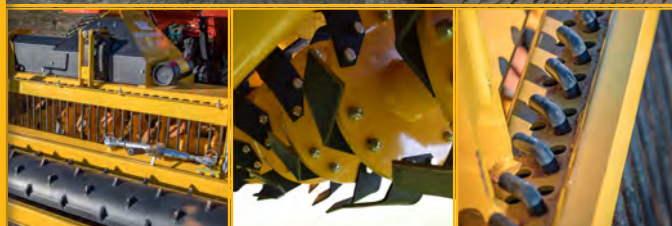

BLECAVATOR

BLECavator (Compact)

- Buries stones, debris and overgrowth
- Adjustable screening tines 14-56mm spacing
- Levels, rakes and rolls in one pass
- Pulverises clods into a fine tilth
- Packer roll leaves a firm surface
- Optional quick fit attachment Seed Hopper
- Designed for tractors 35-90hp
- Adjustable packer roller to eliminate ridges

The BLECavator compact series has been re-designed to work more efficiently. The well proven standard BLECavator is a one pass ground preparation tool, cultivating and digging down to between 10-18cm lifting and screening the stones and debris down to between 14-50mm through the adjustable screening tines - burying the stones and debris, raking the ground level and compacting the soil with the rear packer roller.

Model	145	180	210
Model Number	152.145.000	152.180.002	152.210.002
Tractor hp req	35-65	60-90	60-90
Working width cm (in)	150cm (59")	180cm (71")	210cm (83")
Working depth	100 - 180mm (4 - 7")		
Number of Disks	9	11	13
No of blades	54	66	78
Rear roll	Packer type roller with scraper		
Weight kg (lb)	652kg (1437lb)	770kg (1698lb)	838kg (1847lb)
Weight kg (with optional seed hopper)	688kg (1517lb)	800kg (1764lb)	877kg (1933lb)
Dimensions WxLxH cm (in)	190 x 150 x 110 (75 x 59 x 43")	220 x 150 x 110 (87 x 59 x 43")	250 x 150 x 110 (98 x 59 x 43")
Options			
Hydraulic top link	298.000.000		
Seed Hopper	252.145.000	252.180.004	252.210.000